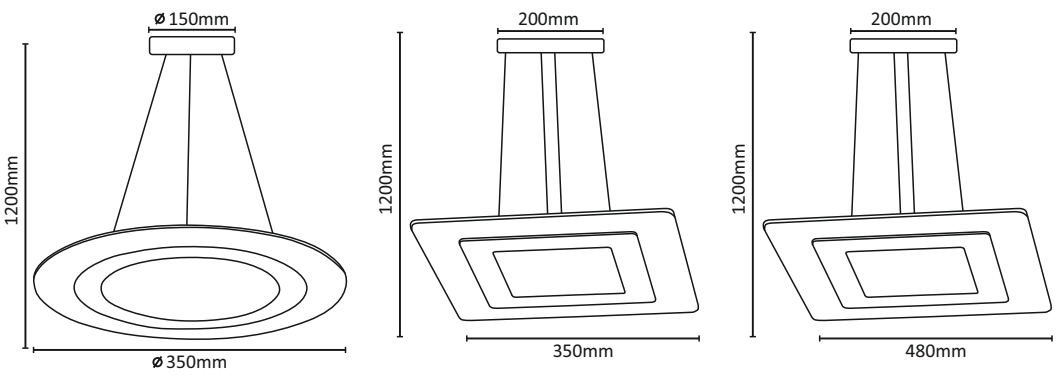

220-240V 50/60Hz	1200 lm	17W	4000K
Ra ≥80 CRI	185° ☼	SMD LED	25000h 🕒
≥12500 ON OFF	IP20	🔌	⚡
⚠️	⬆️	🏠	

220-240V 50/60Hz	1500 lm	26W	4000K
Ra ≥80 CRI	330° ☼	SMD LED	25000h 🕒
≥12500 ON OFF	IP20	🔌	⚡
⚠️	⬆️	🏠	

220-240V 50/60Hz	1800 lm	34W	4000K
Ra ≥80 CRI	360° ☼	SMD LED	25000h 🕒
≥12500 ON OFF	IP20	🔌	⚡
⚠️	⬆️	🏠